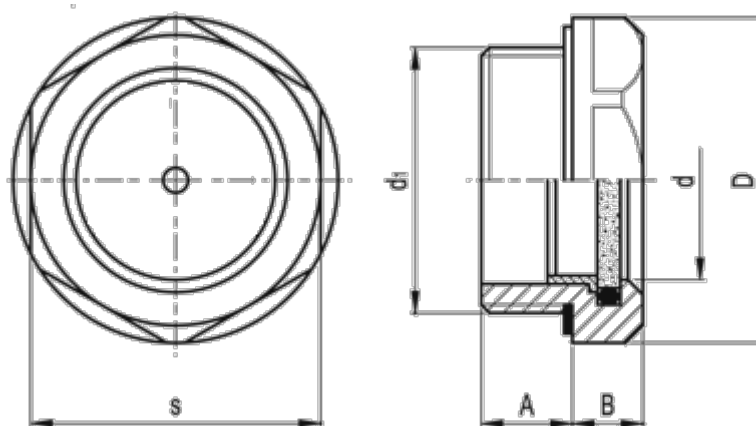

# Data Sheet

Article number: 20671526

Description: E+G Oil level indicator  
GN 743.2-14-G1/2-B

## Measures

A = 8.5

B = 7.5

D = 26

d = 14

d1 = G 1/2

s = 23